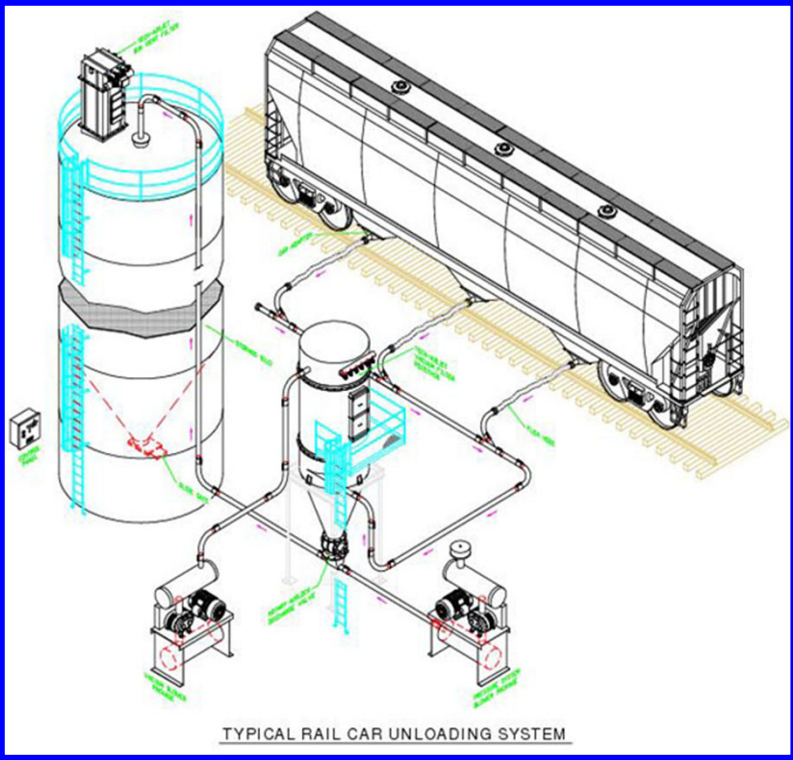

RAILCAR UNLOADING • INSTALLATION • FABRICATION